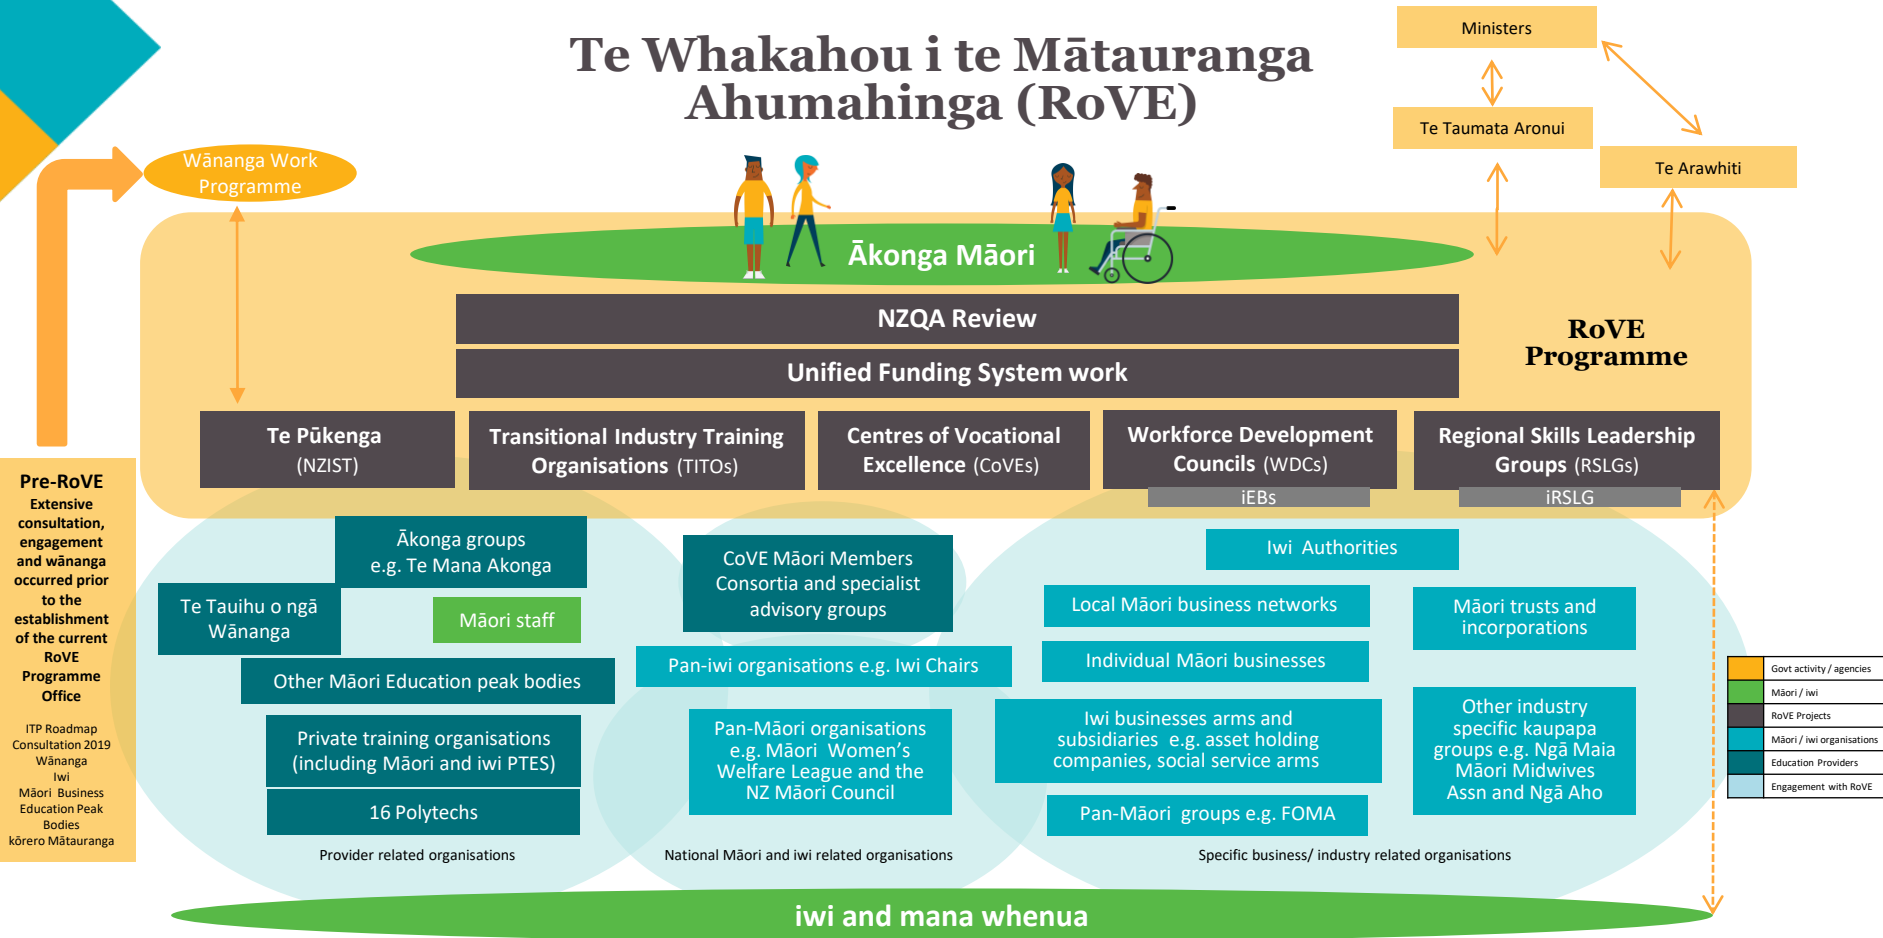

# Te Whakahou i te Mātauranga Ahumahinga (RoVE)

**Pre-RoVE**  
Extensive consultation, engagement and wānanga occurred prior to the establishment of the current RoVE Programme Office

ITP Roadmap Consultation 2019  
Wānanga  
Iwi  
Māori Business Education Peak Bodies  
kōrero Mātauranga

This diagram indicates lead agency relationships and the wider spheres of interest across the programme

## Reform of Vocational Education (RoVE)